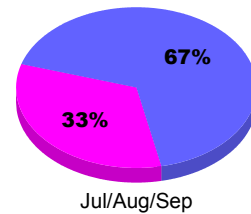

Gender Comparison 2011-2012