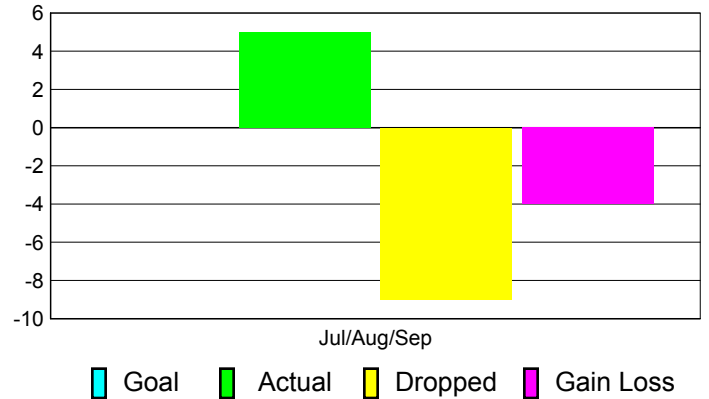

Membership Results 2011-2012

Goal, New, Dropped, Gain/Loss

Comparison of Membership Gain/Loss

Current Year Compared to the Previous Year