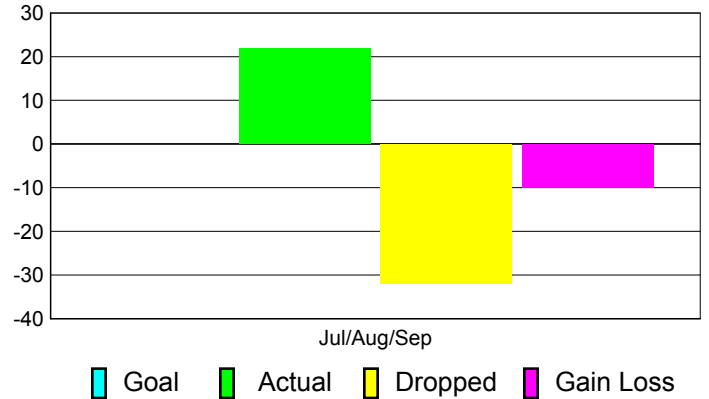

Membership Results 2011-2012

Goal, New, Dropped, Gain/Loss